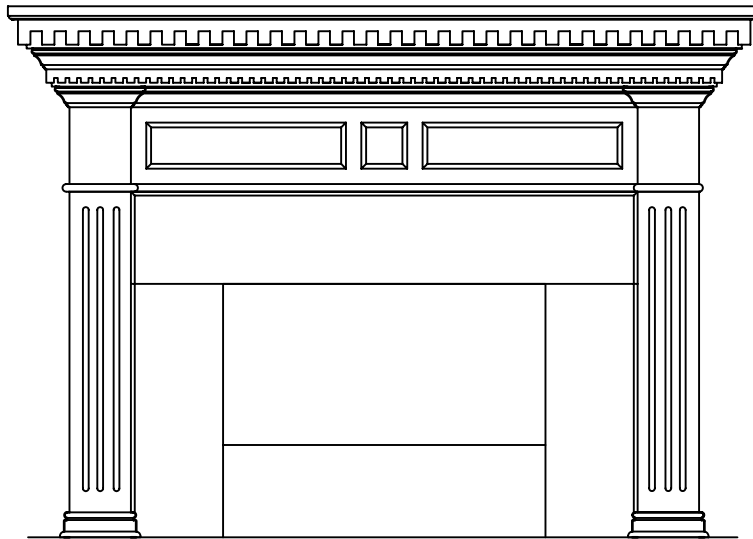

Fuller Architectural Hardwoods

Note: Brick, Tile or Stone by others.

Chateau

Fuller Architectural Hardwoods
14113 W. Main St. Daleville, IN 47334
Ph: 765-378-7575 Fx: 765-378-7545
www.fullerarchitectural.com Toll Free: 866-222-7419

K
9-23-03