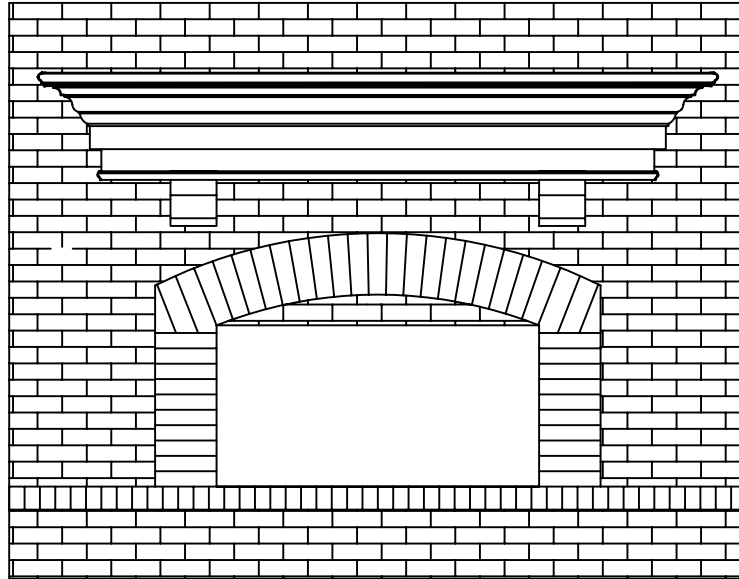

Fuller Architectural Hardwoods

Note: Brick, Tile or Stone by others.

Manor House / Corbels