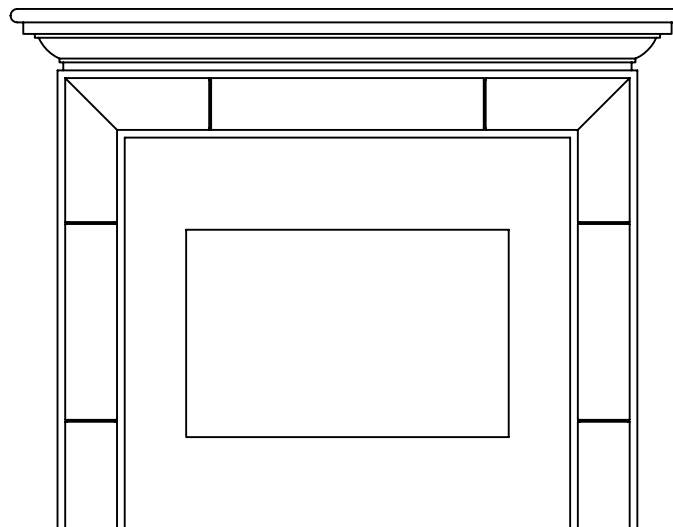

# Fuller Architectural Hardwoods

Note: Brick, Tile or Stone by others.

Andover

Deco

Fuller Architectural Hardwoods  
14113 W. Main St. Daleville, IN 47334  
Ph: 765-378-7575 Fx: 765-378-7545  
[www.fullerarchitectural.com](http://www.fullerarchitectural.com) Toll Free: 866-222-7419