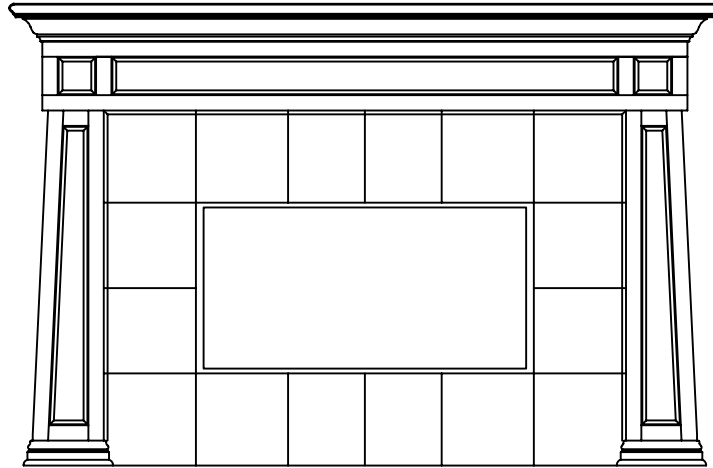

Fuller Architectural Hardwoods

Note: Brick, Tile or Stone by others.

Monterey Bungalow