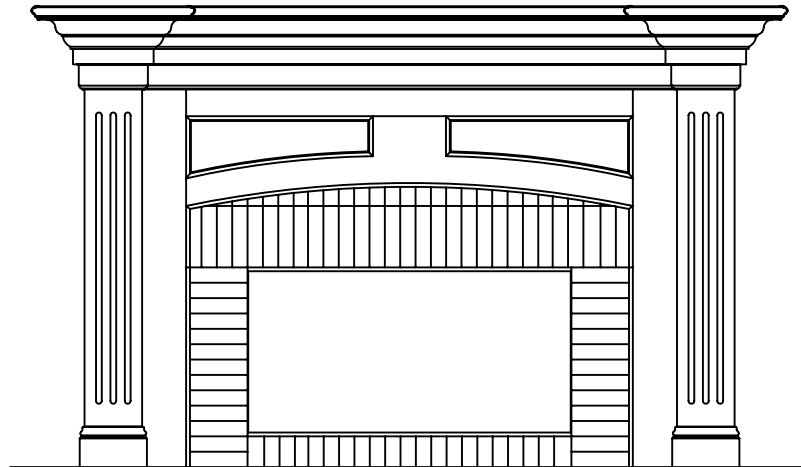

Fuller Architectural Hardwoods

Note: Brick, Tile or Stone by others.

Kennington